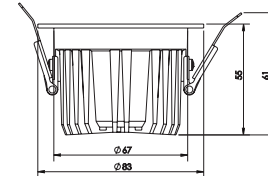

Types

Recessed

Single Line Diagram

Amandeep 7

Amandeep 15

Amandeep 25

Light Distribution

Direct

CRI \geq /90/95

TUNABLE WHITE

AMANDEEP DOWNLIGHTER

Amandeep 7

| Product Order Code | System Power | Dimension |
|--------------------|--------------|---|
| 4023-1 | 7W | Outer Dia(Ø)= 83mm Cutout Dia(Ø)= 67mm Height= 53mm |

Amandeep 15

| Product Order Code | System Power | Dimension |
|--------------------|--------------|--|
| 4023-2 | 15W | Outer Dia(Ø)= 101mm Cutout Dia(Ø)= 90mm Height= 70mm |

Amandeep 25

| Product Order Code | System Power | Dimension |
|--------------------|--------------|---|
| 4023-2 | 25W | Outer Dia(Ø)= 137mm Cutout Dia(Ø)= 126mm Height= 97mm |