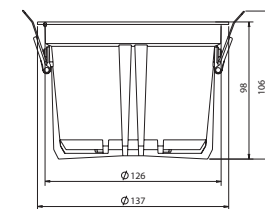

Types

Recessed

Single Line Diagram

Amandeep 7

Amandeep 15

Amandeep 25

Light Distribution

Direct

CRI \geq /90/95

TUNABLE WHITE

AMANDEEP DOWNLIGHTER

Amandeep 7

| Product Order Code | System Power | Dimension |
|--------------------|--------------|---|
| 4023-1 | 7W | Outer Dia(Ø)= 83mm Cutout Dia(Ø)= 67mm Height= 53mm |

Amandeep 15

| Product Order Code | System Power | Dimension |
|--------------------|--------------|--|
| 4023-2 | 15W | Outer Dia(Ø)= 101mm Cutout Dia(Ø)= 90mm Height= 70mm |

Amandeep 25

| Product Order Code | System Power | Dimension |
|--------------------|--------------|---|
| 4023-2 | 25W | Outer Dia(Ø)= 137mm Cutout Dia(Ø)= 126mm Height= 97mm |