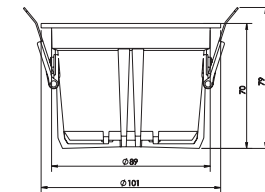

Types

Recessed

Single Line Diagram

Amandeep 7

Amandeep 15

Amandeep 25

Light Distribution

Direct

CRI \geq /90/95

TUNABLE WHITE

AMANDEEP DOWNLIGHTER

Amandeep 7

| Product Order Code | System Power | Dimension |
|--------------------|--------------|---|
| 4023-1 | 7W | Outer Dia(Ø)= 83mm Cutout Dia(Ø)= 67mm Height= 53mm |

Amandeep 15

| Product Order Code | System Power | Dimension |
|--------------------|--------------|--|
| 4023-2 | 15W | Outer Dia(Ø)= 101mm Cutout Dia(Ø)= 90mm Height= 70mm |

Amandeep 25

| Product Order Code | System Power | Dimension |
|--------------------|--------------|---|
| 4023-2 | 25W | Outer Dia(Ø)= 137mm Cutout Dia(Ø)= 126mm Height= 97mm |